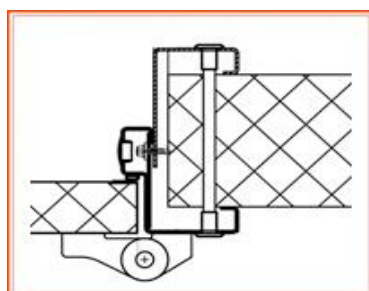

Installation opening, HEIGHT, mm	Installation opening, WIDTH, mm					
		700	800	900	1000	1100	1200
RAL 9003	1800	286	291	298	327	340	355
	1900	291	296	303	333	345	362
	2000	294	300	307	337	350	367
	2100	299	304	311	342	355	372
	2200	304	309	317	348	362	379
	2300	309	315	322	354	368	385
	2400	314	320	328	360	374	392

	Installation opening, HEIGHT, mm	Installation opening, WIDTH, mm					
		700	800	900	1000	1100	1200
AISI 304	1800	520	554	572	624	643	673
	1900	538	573	591	645	664	695
	2000	553	589	608	663	683	715
	2100	569	606	625	682	702	735
	2200	585	623	643	701	721	755
	2300	601	640	660	719	741	775
	2400	629	670	691	753	775	811

Our doors are available in custom sizes to insure best commercial application

- **Core:** rigid polyurethane foam by Dow Chemical Company, density up to 50 kg/m³
- **Thermal conductivity:** 0,022 W/(m*k)
- **Exterior and interior metal, including door shoulders:** 0,5 mm thick galvanised steel, in RAL colours of your choice
- **Packaging:** 50 micron thick plastic stretch-wrap