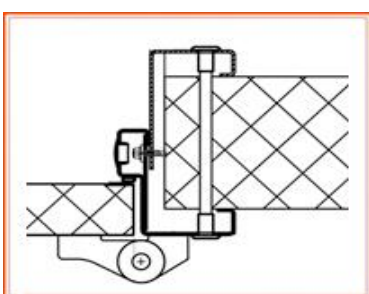

Installation opening, HEIGHT, mm	Installation opening, WIDTH, mm					
		1400	1600	1800	2000	2200	2320
RAL 9003	1800	527	560	568	576	585	590
	1900	541	575	584	592	601	606
	2000	550	586	595	604	613	618
	2100	560	598	607	616	625	631
	2200	569	609	618	628	637	643
	2300	579	620	630	640	649	655
	2400	588	631	641	651	661	667

	Installation opening, HEIGHT, mm	Installation opening, WIDTH, mm					
		1400	1600	1800	2000	2200	2320
AISI 304	1800	900	993	1 009	1 024	1 040	1 050
	1900	930	1 027	1 044	1 060	1 076	1 085
	2000	955	1 058	1 074	1 091	1 107	1 117
	2100	981	1 088	1 105	1 122	1 138	1 148
	2200	1 007	1 119	1 136	1 153	1 170	1 180
	2300	1 032	1 149	1 166	1 184	1 201	1 211
	2400	1 058	1 179	1 197	1 215	1 232	1 243

Our doors are available in custom sizes to insure best commercial application

- **Core:** rigid polyurethane foam by Dow Chemical Company, density up to 50 kg/m³
- **Thermal conductivity:** 0,022 W/(m*k)
- **Exterior and interior metal, including door shoulders:** 0,5 mm thick galvanised steel, in RAL colours of your choice
- **Packaging:** 50 micron thick plastic stretch-wrap