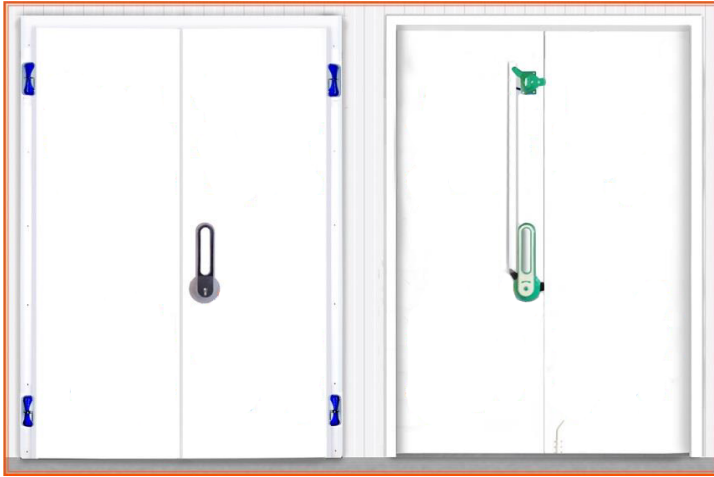

- **Core:** rigid polyurethane foam by German Dow Chemical
- **Foam Density:** 50 kg/m³
- **Thermal conductivity:** 0,022 W/(m*k)
- **Exterior and interior metal, including door shoulders:** 0,5 mm thick galvanised steel, in RAL colours of your choice
- **Packaging:** 50 micron thick plastic stretch-wrap

All door locks feature locking mechanisms operated from the inside by an emergency opener, knob or lever

All doors are equipped with European-made rubber refrigerator gaskets for perfect tightness

Doors for freezing rooms are equipped with double profile gaskets

Door catalogue codes

HDL D	Hinged Double Leaf Door
HDL D R	Hinged Double Leaf Door R Series
L	Low temperature door for freezing rooms
M	Medium temperature door for cold rooms
Right/Left	Active door blade

Example of door catalogue code: HDLD R 1400 2000 100 Rai9003/Rai9003 80 L Right

Door type	Doorway Width	Doorway Height	Door leaf thickness	Door steel type		Threshold height	Temperature	Active door blade
				Exterior metal	Interior metal			
Hinged Double Leaf Door R Series	1400	2000	100	RAL9003	RAL9003	80	L	Right

Additional options for HDLD

Item	Catalogue code	Price
Frame heating cable for low-temperature cold rooms below 0°C. Price for running meter	L	6
Gasket heating cable for freezing rooms below -25°C. Price for 1 item		21
Frame installation hardware for insulated sandwich panels with an opening	FI HDLD	22
Frame installation hardware for brick wall	FI B	14
Frame installation hardware for steel stud construction	FI S	4
Stainless steel on one side AISI 304	AISI 304	30
Price for 1 sq m of door opening AISI 430	AISI 430	16
Stainless steel frame AISI 304	AISI 304	39
Price for 1 running meter AISI 430	AISI 430	23
Customized frame for monorail		69
Plexiglass window, size 400X400 mm		46
Plexiglass window, size 400X600 mm		60
STUV handle hardware for passive leaf		119
Threshold with heating cable AISI 430. Price for 1 running meter		42
Threshold with heating cable AISI 304. Price for 1 running meter		49
Threshold with heating cable for doors without threshold. Price for 1 running meter		27
Stainless steel metalware kit. Price for 1 sq m		5
Hidden installation kit		33
Frame hidden installation kit AISI 304		75
Frame hidden installation kit AISI 430		68