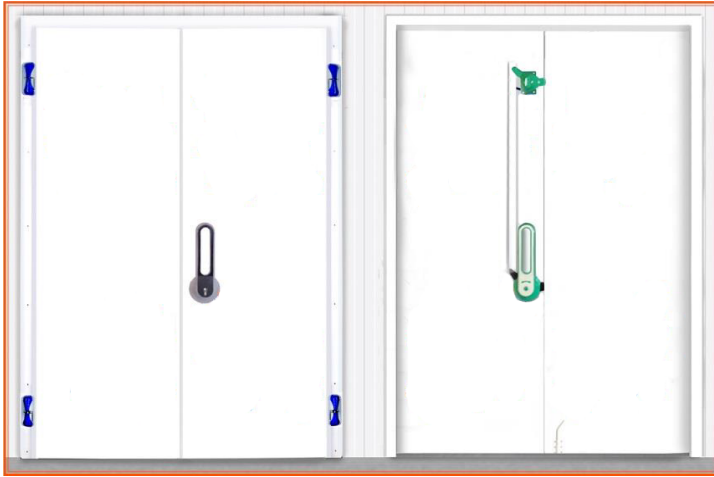

- **Core:** rigid polyurethane foam by German Dow Chemical
- **Foam Density:** 50 kg/m³
- **Thermal conductivity:** 0,022 W/(m*k)
- **Exterior and interior metal, including door shoulders:** 0,5 mm thick galvanised steel, in RAL colours of your choice
- **Packaging:** 50 micron thick plastic stretch-wrap

All door locks feature locking mechanisms operated from the inside by an emergency opener, knob or lever

All doors are equipped with European-made rubber refrigerator gaskets for perfect tightness

Doors for freezing rooms are equipped with double profile gaskets

Door catalogue codes

HDL D	Hinged Double Leaf Door
HDL D R	Hinged Double Leaf Door R Series
L	Low temperature door for freezing rooms
M	Medium temperature door for cold rooms
Right/Left	Active door blade

Example of door catalogue code: HDLD R 1400 2000 100 Rai9003/Rai9003 80 L Right

Door type	Doorway Width	Doorway Height	Door leaf thickness	Door steel type		Threshold height	Temperature	Active door blade
				Exterior metal	Interior metal			
Hinged Double Leaf Door R Series	1400	2000	100	RAL9003	RAL9003	80	L	Right

Additional options for HDLD

Item	Catalogue code	Price
Frame heating cable for low-temperature cold rooms below 0°C. Price for running meter	L	5
Gasket heating cable for freezing rooms below -25°C. Price for 1 item		18
Frame installation hardware for insulated sandwich panels with an opening	FI HDLD	19
Frame installation hardware for brick wall	FI B	12
Frame installation hardware for steel stud construction	FI S	4
Stainless steel on one side AISI 304	AISI 304	26
Price for 1 sq m of door opening AISI 430	AISI 430	14
Stainless steel frame AISI 304	AISI 304	33
Price for 1 running meter AISI 430	AISI 430	20
Customized frame for monorail		60
Plexiglass window, size 400X400 mm		39
Plexiglass window, size 400X600 mm		51
STUV handle hardware for passive leaf		102
Threshold with heating cable AISI 430. Price for 1 running meter		36
Threshold with heating cable AISI 304. Price for 1 running meter		42
Threshold with heating cable for doors without threshold. Price for 1 running meter		23
Stainless steel metalware kit. Price for 1 sq m		4
Hidden installation kit		29
Frame hidden installation kit AISI 304		64
Frame hidden installation kit AISI 430		58