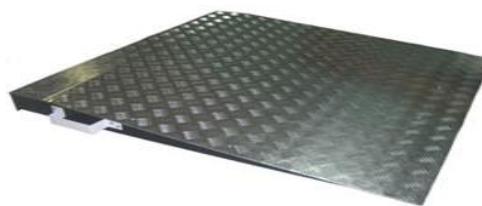

Door ramps

		Door ramp width, mm										
		1400	1500	1600	1700	1800	1900	2000	2100	2200	2300	2400
Door ramp height, mm	50	89	91	93	96	98	100	103	105	107	109	112
	60	96	98	101	103	105	107	110	112	114	116	119
	80	104	106	109	111	113	115	118	120	122	124	127
	100	111	114	116	118	121	123	125	127	130	132	134
	120	119	121	123	125	128	130	132	134	137	139	141
	150	126	128	131	133	135	137	140	142	144	146	149
	200	134	136	138	141	143	145	148	150	152	154	157

- **Standard ramp height:** 1000 mm
- **Ramp base material:** painted steel 2 mm
- **Ramp surface material:** checker plate metal